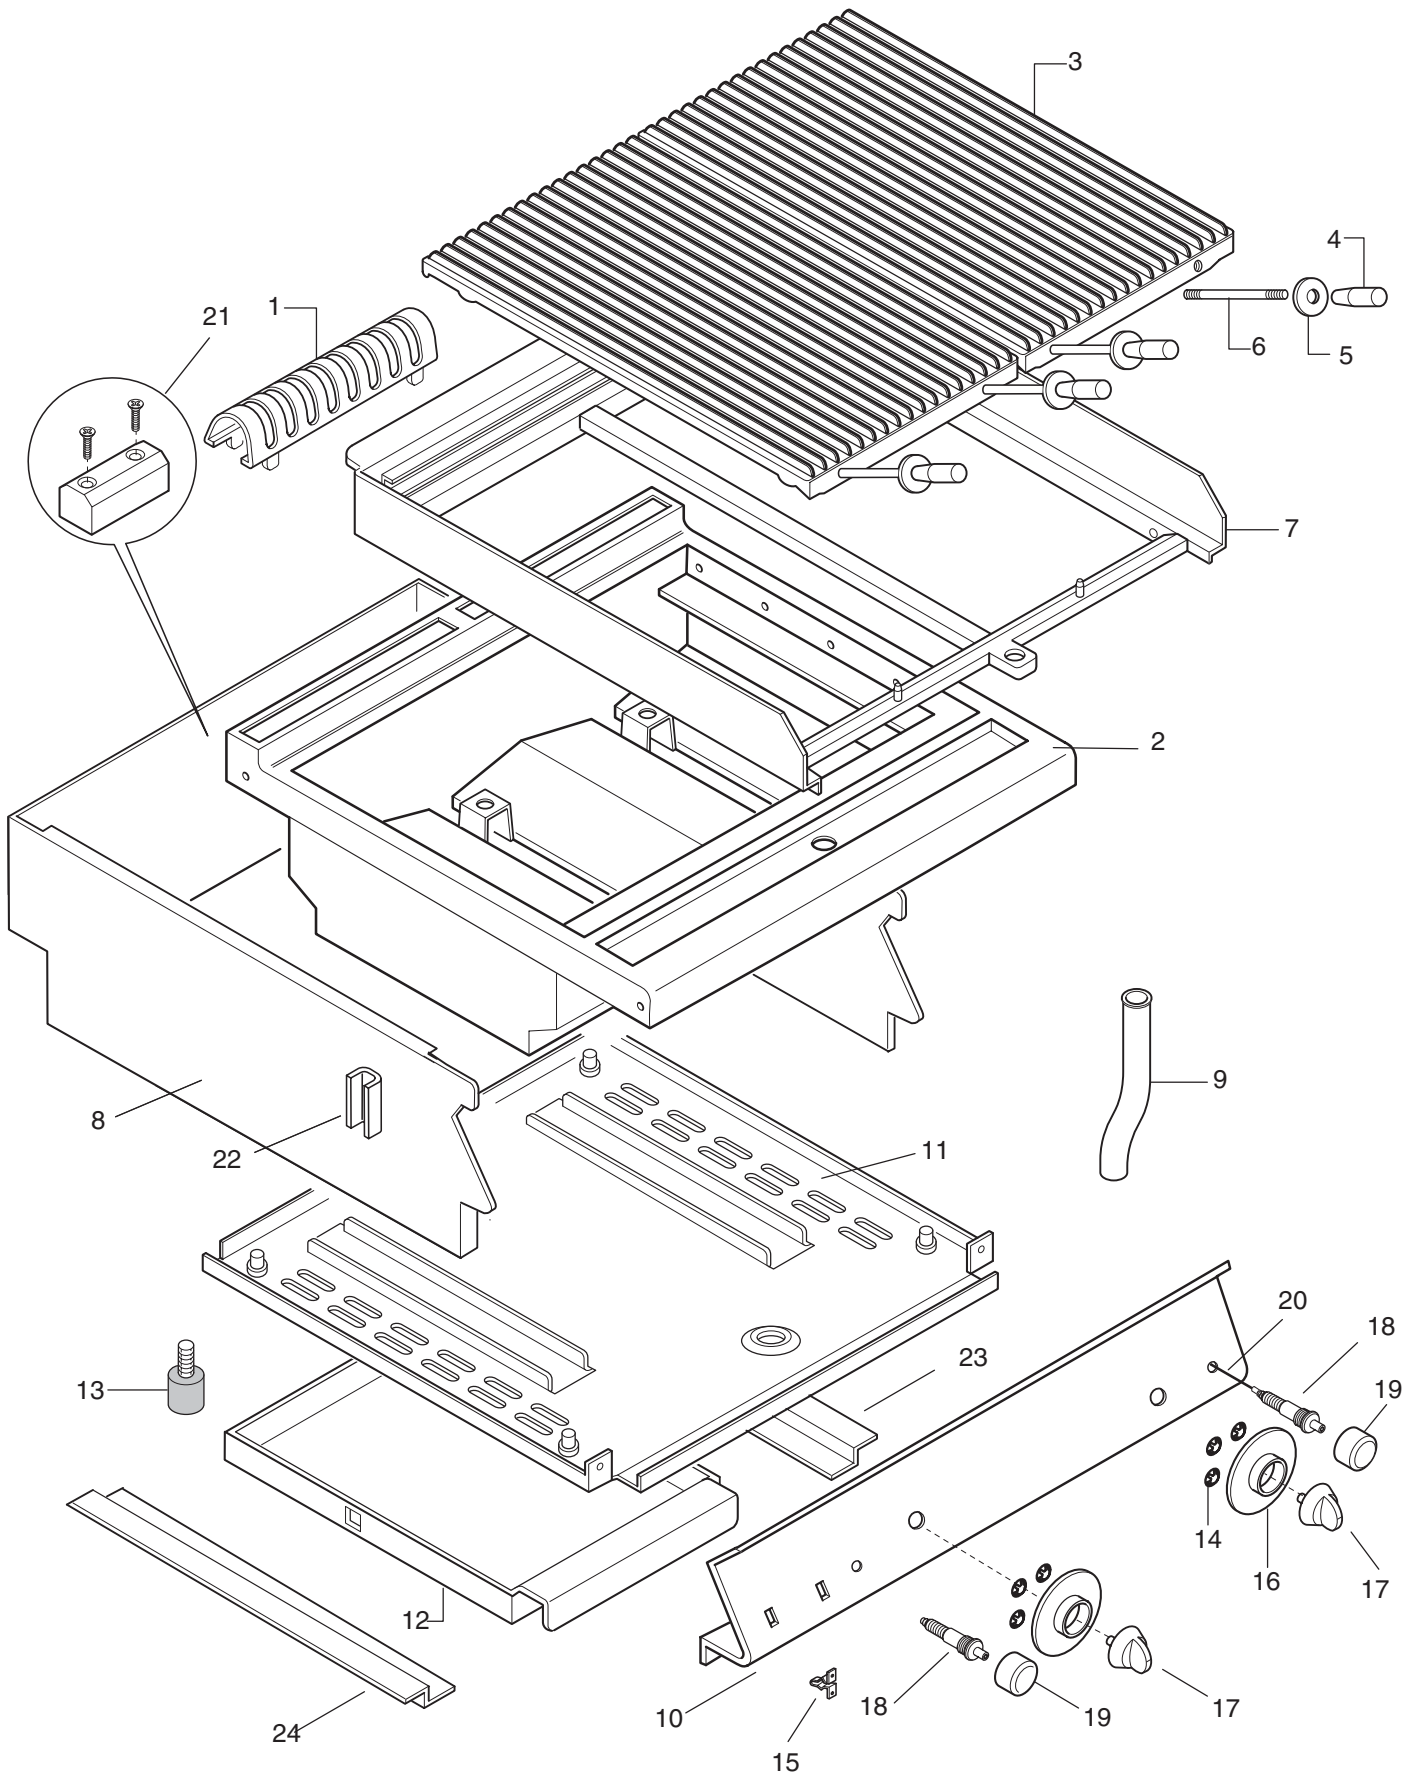

Modular Platform

Viale Treviso, 15
33170 Pordenone - Italy
Fax: +390434-380577

PNC	Model	Ref.	Page	Note
178394	OG/G1	a	1...4	Gas Lava Stone Grill Top 400MM
178395	OG/G2	b	1...4	Gas Lava Stone Grill Top 800MM

Pag.	Indice	Index
1	Mobile e componenti	Structure and components
2	Impianto gas	Gas components
3-4	Lista ricambi	Spare parts list

Marchio / Brand: Alpeninox
Factory code: 9PDX

GRIGLIA GAS PIETRA LAVICA TOP N700
GAS LAVA STONE GRILL TOP N700