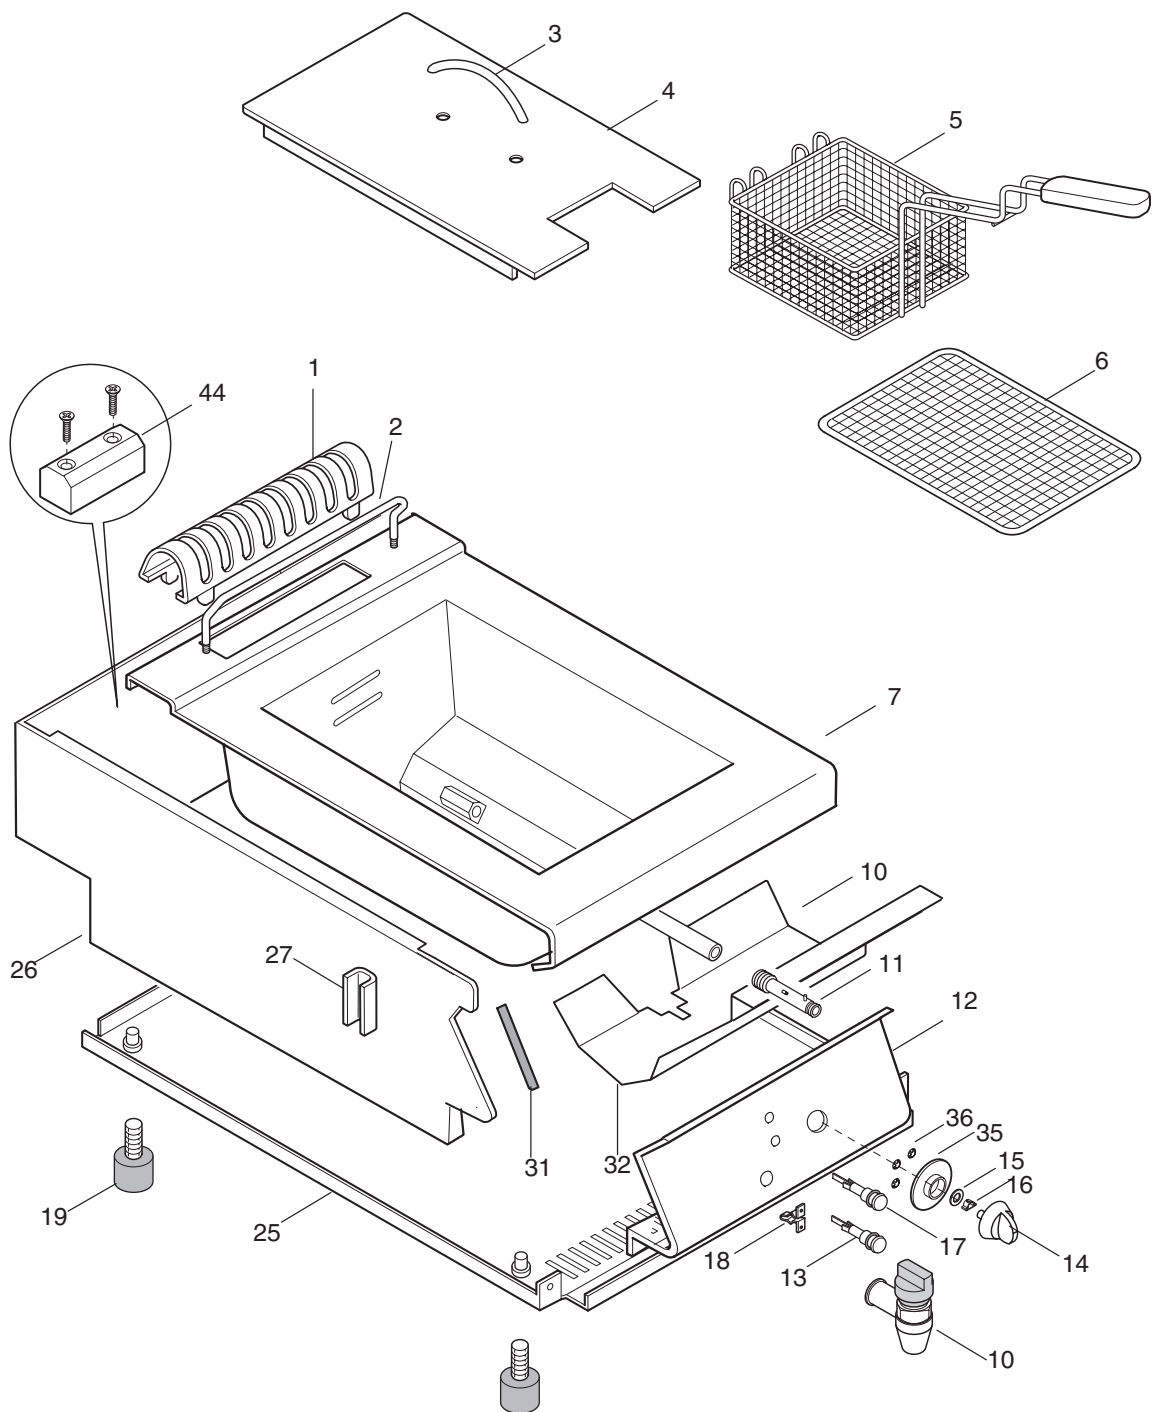

FRIGGITRICI ELETTRICHE 7L N700
ELECTRIC FRYERS 7L N700